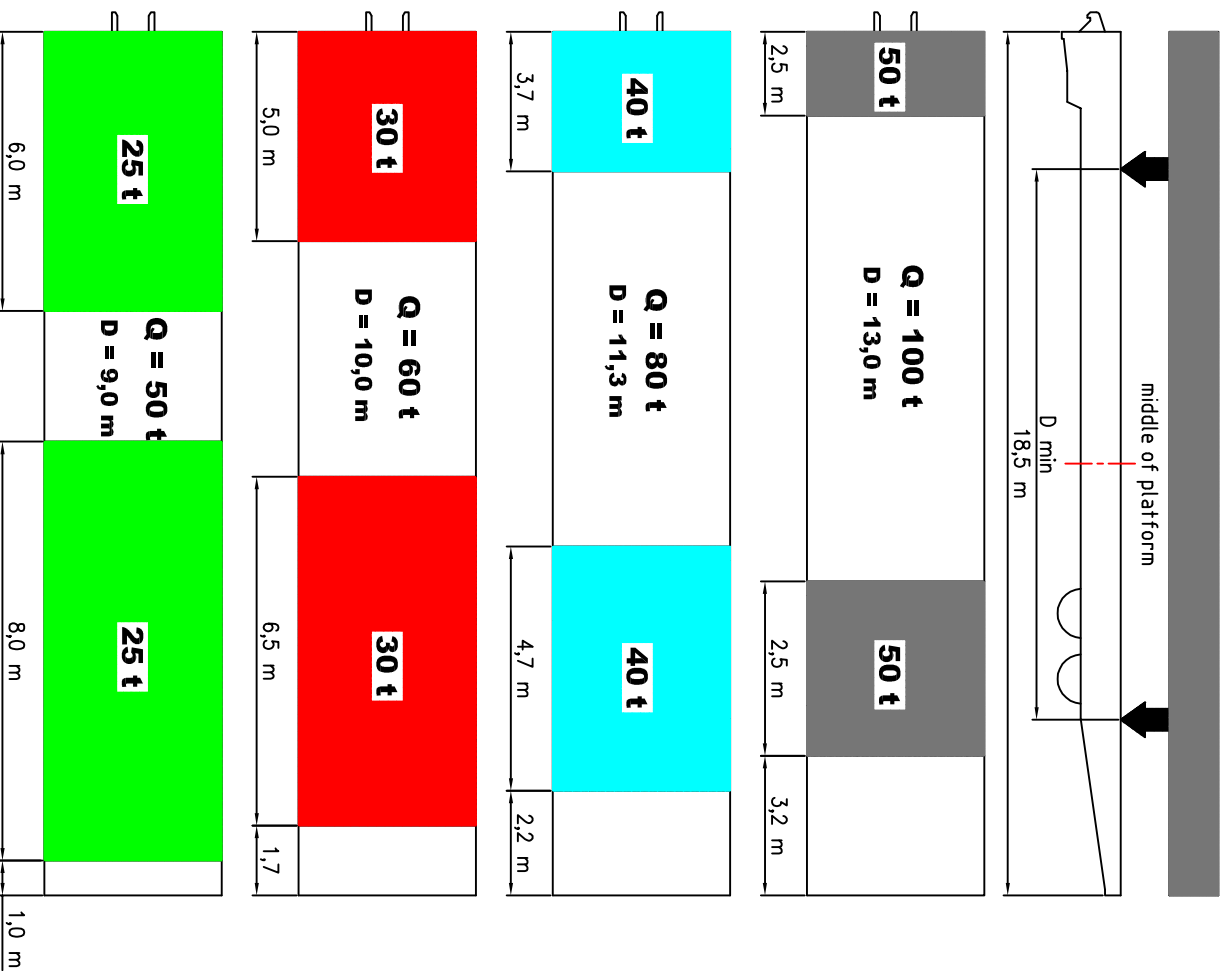

GRIMALDI - Rolltrailer 60' 100 tons - 2,8 m wide

Point loads must be put on the platform within the marked areas possibly at a distance greater than "D"

owners reg. nos. ELIN 60001-2 to ELIN 600035-0

Distributed loads

Load gravity center must be inside the respective marked areas