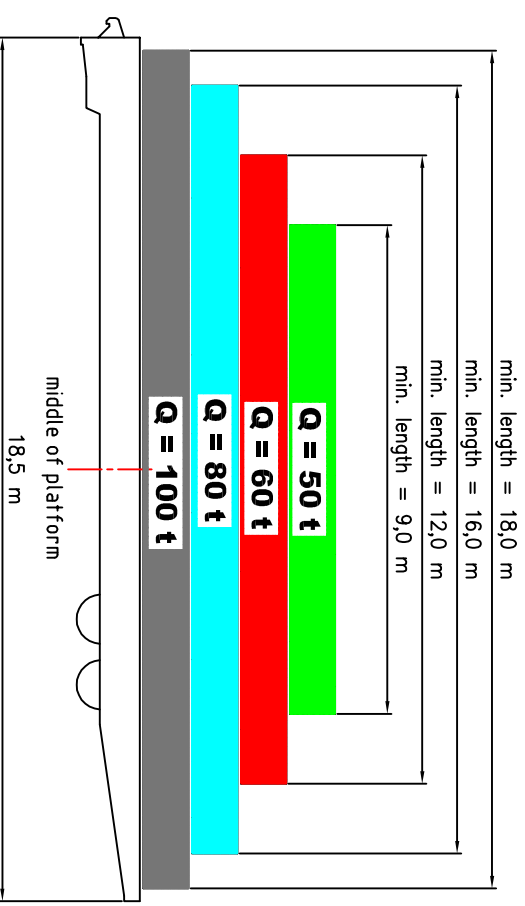

GRIMALDI - Rolltrailer 60' 100 tons - 2,8 m wide

Point loads must be put on the platform within the marked areas possibly at a distance greater than "D"

owners reg. nos. ELIN 60001-2 to ELIN 600035-0

Distributed loads

Load gravity center must be inside the respective marked areas